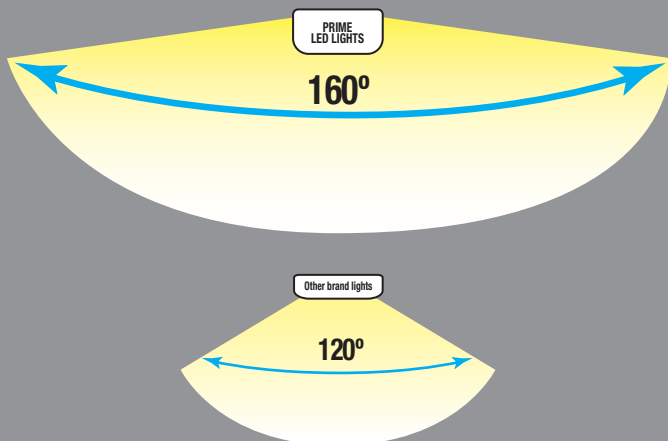

PRIME®

8000 LUMEN LED LIGHT STRING

Temporary light for
indoor and outdoor use

Power cord is water &
weather resistant, flame
retardant & flexible from
-40°F up to 140°F

Five 1600 Lumen LED
lights spaced 10ft apart

Link up to
8 strings together

Impact resistant
bulb guards

Metal clips for hanging

Temporary light source
for work and home

Prime Wire & Cable, Inc.
Diamond Bar, CA 91765

primewirecable.com

PHONE
888.445.9955

FAX
909.859.2926